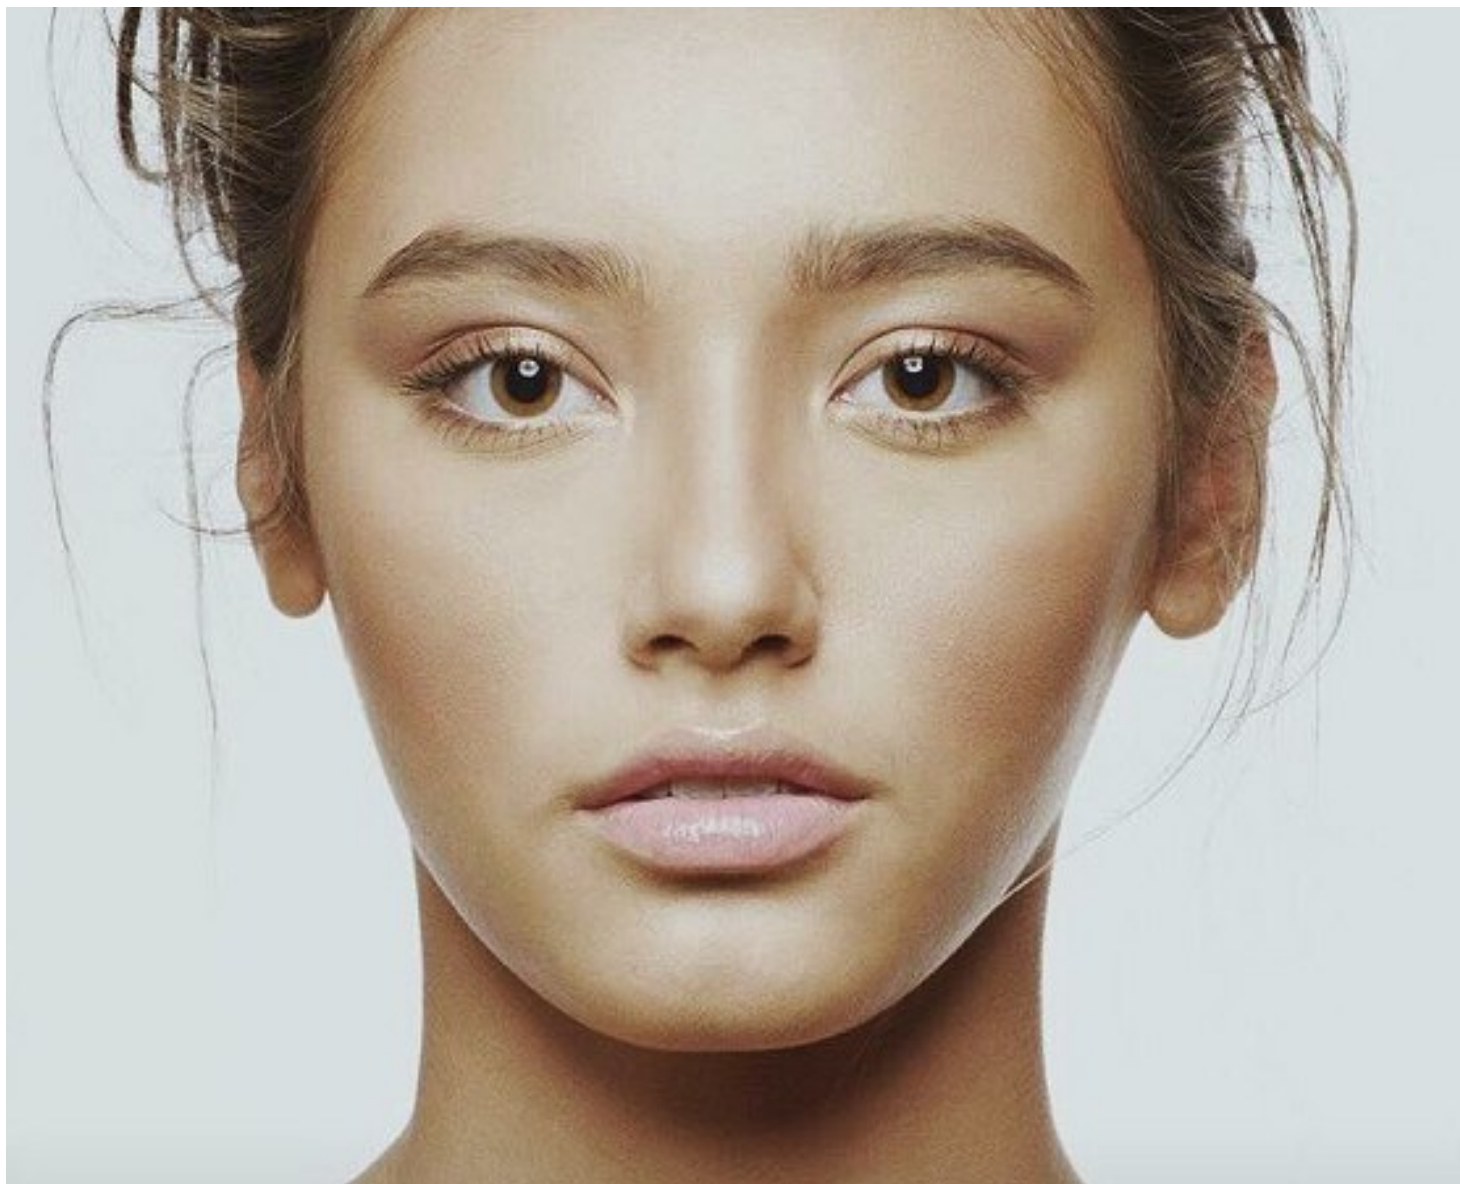

3BBM

ZETA CRUZ

Height 5'6.5"/169cm Bust 30"/76cm DD Waist 25"/63cm Hips 30"/76cm Dress 0-2 US/30-32 EU/2-4 UK Shoe 7 US/38 EU/5 UK Hair Brown Eyes Hazel

**ZETA CRUZ**

Height 5'6.5"/169cm Bust 30"/76cm DD Waist 25"/63cm Hips 30"/76cm Dress 0-2 US/30-32 EU/2-4 UK Shoe 7 US/38 EU/5 UK Hair Brown Eyes Hazel

ZETA CRUZ

Height 5'6.5"/169cm Bust 30"/76cm DD Waist 25"/63cm Hips 30"/76cm Dress 0-2 US/30-32 EU/2-4 UK Shoe 7 US/38 EU/5 UK Hair Brown Eyes Hazel

**3BBM**

## ZETA CRUZ

Height 5'6.5"/169cm Bust 30"/76cm DD Waist 25"/63cm Hips 30"/76cm Dress 0-2 US/30-32 EU/2-4 UK Shoe 7 US/38 EU/5 UK Hair Brown Eyes Hazel

3BBM

ZETA CRUZ

Height 5'6.5"/169cm Bust 30"/76cm DD Waist 25"/63cm Hips 30"/76cm Dress 0-2 US/30-32 EU/2-4 UK Shoe 7 US/38 EU/5 UK Hair Brown Eyes Hazel

ZETA CRUZ

Height 5'6.5"/169cm Bust 30"/76cm DD Waist 25"/63cm Hips 30"/76cm Dress 0-2 US/30-32 EU/2-4 UK Shoe 7 US/38 EU/5 UK Hair Brown Eyes Hazel