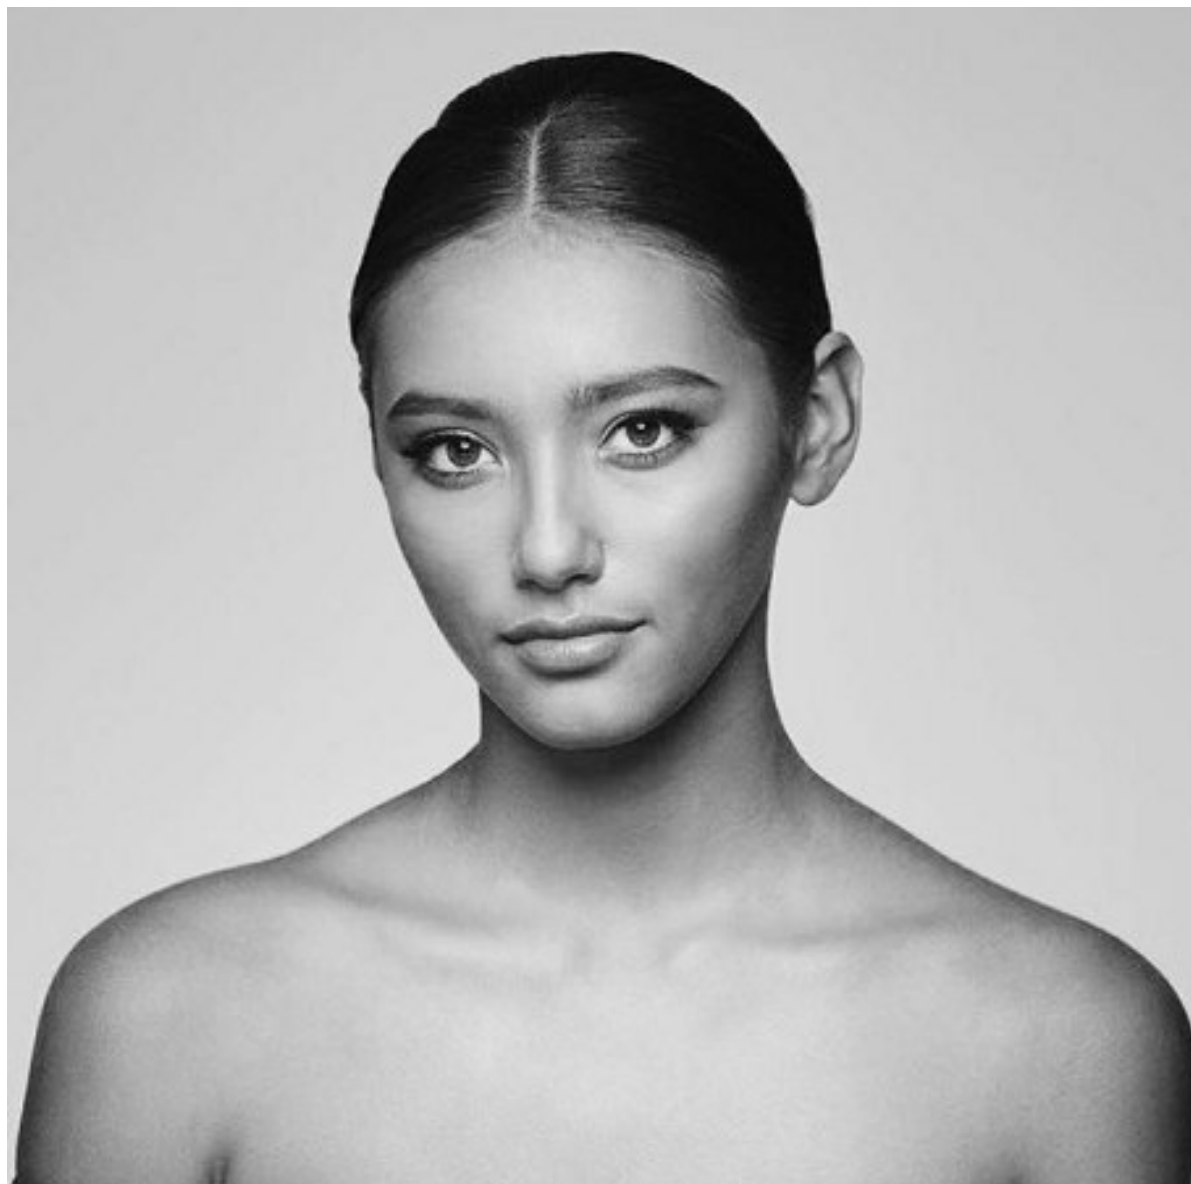

3BBM

ZETA CRUZ

Height 5'6.5"/169cm Bust 30"/76cm DD Waist 25"/63cm Hips 30"/76cm Dress 0-2 US/30-32 EU/2-4 UK Shoe 7 US/38 EU/5 UK Hair Brown Eyes Hazel

**ZETA CRUZ**

Height 5'6.5"/169cm Bust 30"/76cm DD Waist 25"/63cm Hips 30"/76cm Dress 0-2 US/30-32 EU/2-4 UK Shoe 7 US/38 EU/5 UK Hair Brown Eyes Hazel

ZETA CRUZ

Height 5'6.5"/169cm Bust 30"/76cm DD Waist 25"/63cm Hips 30"/76cm Dress 0-2 US/30-32 EU/2-4 UK Shoe 7 US/38 EU/5 UK Hair Brown Eyes Hazel

**3BBM**

## ZETA CRUZ

Height 5'6.5"/169cm Bust 30"/76cm DD Waist 25"/63cm Hips 30"/76cm Dress 0-2 US/30-32 EU/2-4 UK Shoe 7 US/38 EU/5 UK Hair Brown Eyes Hazel

3BBM

ZETA CRUZ

Height 5'6.5"/169cm Bust 30"/76cm DD Waist 25"/63cm Hips 30"/76cm Dress 0-2 US/30-32 EU/2-4 UK Shoe 7 US/38 EU/5 UK Hair Brown Eyes Hazel

ZETA CRUZ

Height 5'6.5"/169cm Bust 30"/76cm DD Waist 25"/63cm Hips 30"/76cm Dress 0-2 US/30-32 EU/2-4 UK Shoe 7 US/38 EU/5 UK Hair Brown Eyes Hazel